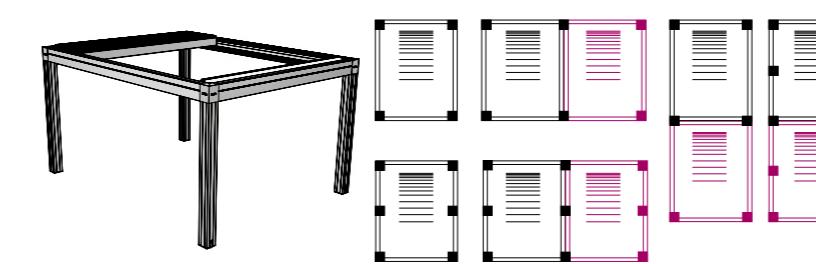

NARCISO RETRATTILE APERTURA LATERALE | NARCISO RETRACTABLE SIDE OPENING

AUTOPORTANTE / FREESTANDING