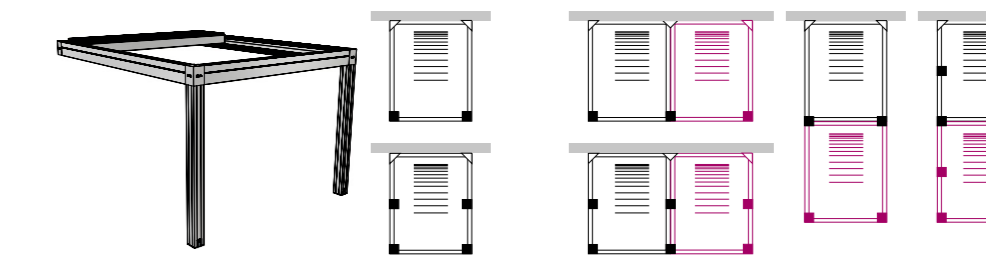

The main novelty of NARCISO is the roof with innovative compact design blades, that allow maximum opening to the sky, with a reduced blade stack, increasing the amount of light and natural ventilation. The innovative central opening allows the blades to slide from the centre towards the ends of the pergola, harmoniously balancing the blades stack. NARCISO is also available in lateral retractable blades and tilting versions, can be configured in different modules and is fully customisable by integrating zip screen in combination with sliding glass and raised platforms, making the outdoor space enjoyable during all of the seasons of the year.

## NARCISO RETRATTILE APERTURA CENTRALE | NARCISO RETRACTABLE CENTRAL OPENING

AUTOPORTANTE / FREESTANDING

ADDOSSATA FRONTALE / FRONT WALL LEANING

ADDOSSATA LATERALE / SIDE WALL LEANING

## NARCISO RETRATTILE APERTURA LATERALE | NARCISO RETRACTABLE SIDE OPENING

AUTOPORTANTE / FREESTANDING

ADDOSSATA FRONTALE / FRONT WALL LEANING

ADDOSSATA LATERALE / SIDE WALL LEANING