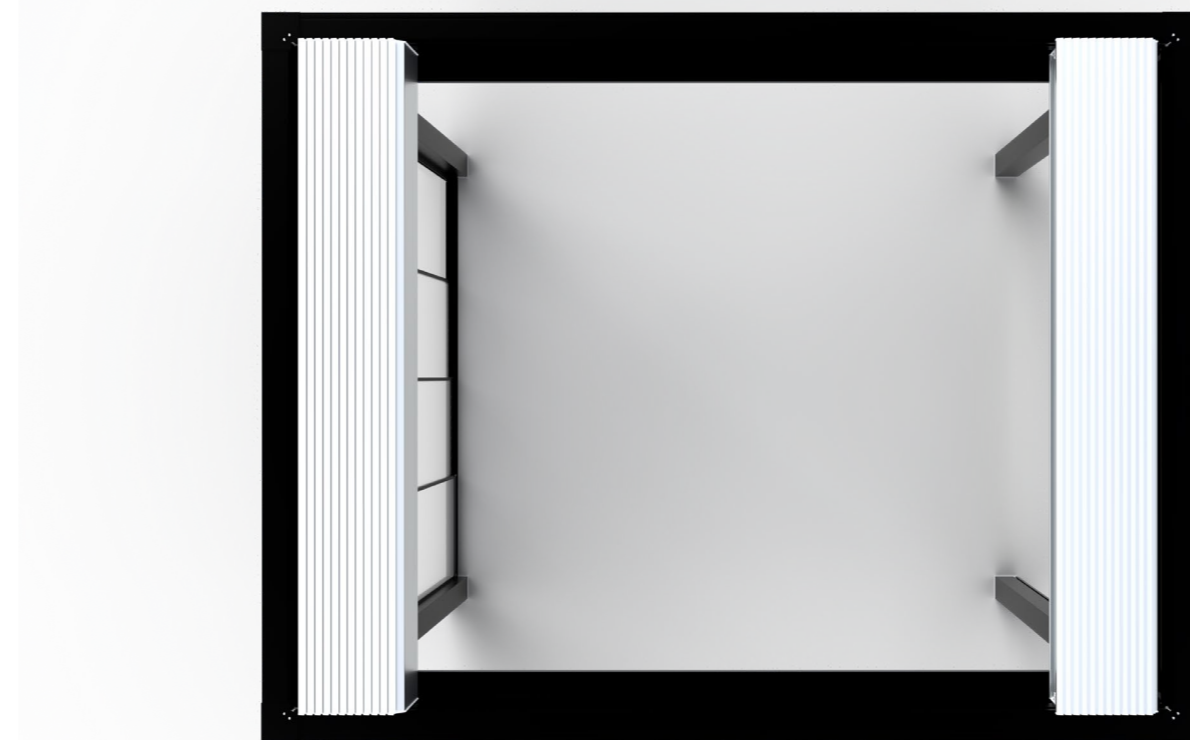

narciso

La pergola bioclimatica NARCISO

rappresenta la sua bellezza per il design all'avanguardia, la funzionalità, i materiali di altissima qualità e il comfort elevato.

narciso

The NARCISO bioclimatic pergola is the epitome of beauty for its avant-garde design, functionality, high-quality materials and its great comfort.

Dirello

La novità principale di NARCISO consiste nella copertura con lame dal design compatto ed innovativo che consentono la massima apertura al cielo, con ridotto impacchettamento, aumentando la quantità di luce e ventilazione naturale. L'innovativa apertura centrale consente alle lame di scorrere dal centro verso le estremità della pergola equilibrando armoniosamente l'impacchettamento. NARCISO è disponibile anche nelle versioni retrattile laterale e solo orientabile, è configurabile in diversi moduli ed è personalizzabile integrando le chiusure avvolgibili zip in combinazione con le vetrate scorrevoli e pedane sopraelevate, permettendo di vivere lo spazio esterno durante tutte le stagioni dell'anno.

The main novelty of NARCISO is the roof with innovative compact design blades, that allow maximum opening to the sky, with a reduced blade stack, increasing the amount of light and natural ventilation. The innovative central opening allows the blades to slide from the centre towards the ends of the pergola, harmoniously balancing the blades stack. NARCISO is also available in lateral retractable blades and tilting versions, can be configured in different modules and is fully customisable by integrating zip screen in combination with sliding glass and raised platforms, making the outdoor space enjoyable during all of the seasons of the year.