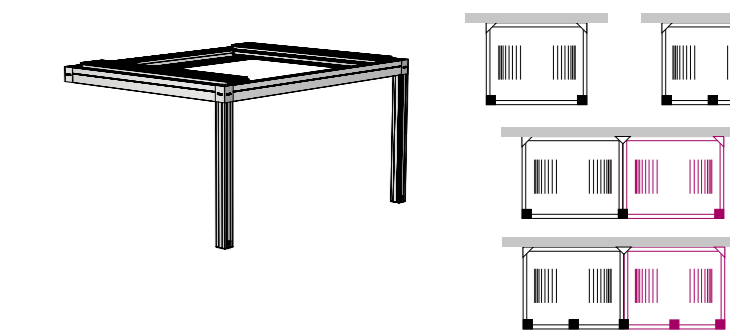

The main novelty of NARCISO is the roof with innovative compact design blades, that allow maximum opening to the sky, with a reduced blade stack, increasing the amount of light and natural ventilation. The innovative central opening allows the blades to slide from the centre towards the ends of the pergola, harmoniously balancing the blades stack. NARCISO is also available in lateral retractable blades and tilting versions, can be configured in different modules and is fully customisable by integrating zip screen in combination with sliding glass and raised platforms, making the outdoor space enjoyable during all of the seasons of the year.

## NARCISO RETRATTILE APERTURA CENTRALE | NARCISO RETRACTABLE CENTRAL OPENING

AUTOPORTANTE / FREESTANDING

ADDOSSATA FRONTALE / FRONT WALL LEANING

ADDOSSATA LATERALE / SIDE WALL LEANING

## NARCISO RETRATTILE APERTURA LATERALE | NARCISO RETRACTABLE SIDE OPENING

AUTOPORTANTE / FREESTANDING

ADDOSSATA FRONTALE / FRONT WALL LEANING

ADDOSSATA LATERALE / SIDE WALL LEANING